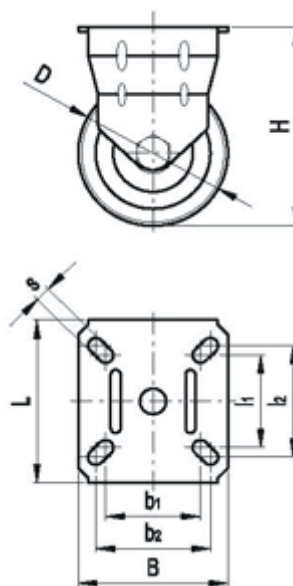

Data Sheet

Article number: 2314452101

Description: E+G rubber wheel 452101
RE.C7-050-PBL Fixed plate

Measures

B	= 55	L	= 55
b1	= 38.5	l1	= 38.5
b2	= 44	l2	= 44
Code	= 452101	l3	= 20
D	= 50	s	= 6
Dynamic load (N)	= 350	Type	= RE.C7-050-PBL
g	= 200		
H	= 67		